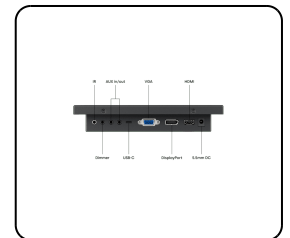

- ✓ High resolution multi-touch panel
- ✓ Input: HDMI, DisplayPort, USB-C, VGA
- ✓ Mounting: Flush, embedded, wall, desktop
- ✓ External dimensions: 181 x 123 x 42 mm

## Display architecture

Aspect ratio	16:10 (16:9, 4:3 adjustable)
Native resolution	1280 x 800
Pixels per inch	217 PPI
Diagonal size	7.0 inches (179 mm)
Panel type	IPS-LCD
Backlight	LED
Surface	Tempered glass
Supported orientation	Landscape, portrait, face-up

## Mechanical

Dimensions (without stand)	181 x 123 x 42 mm
Active area	152 x 95 mm
Weight	700 grams (900 grams with stand)
Colour	Black

## Mounting

Wall mount	✔ VESA 75x75mm
Flush mount	✔ Mounting strips included
Stand	✔ Adjustable and detachable
Supported mounting orientations	Landscape, portrait, face-up