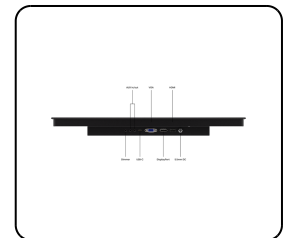

## 27 Inch Touchscreen Metal (High Brightness)

- ✓ High-brightness Full-HD multi-touch panel
- ✓ Input: HDMI, DisplayPort, USB-C, VGA
- ✓ Mounting: Flush, embedded, panel mount
- ✓ External dimensions: 663 x 400 x 51 mm

## Display architecture

Aspect ratio	16:9 (4:3 adjustable)
Native resolution	1920 x 1080
Pixels per inch	82 PPI
Diagonal size	27.0 inches (687 mm)
Backlight	LED
Surface	Tempered glass, matte finish
Supported orientation	Landscape, portrait, face-up

## Mechanical

Dimensions (without stand)	663 x 400 x 51 mm
Active area	599 x 337 mm
Weight	9100 grams
Colour	Black