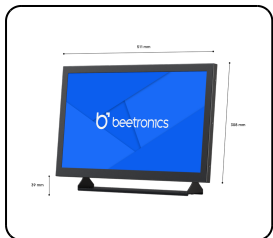

## 22 Inch Monitor Metal

This 22 inch Full HD monitor delivers best-in-class picture quality with excellent 178° viewing angles. The 22 inch monitor has a sturdy metal housing and is ideal for desktop, flush and wall mounting. The 22HD7M can be connected via HDMI, VGA, BNC or RCA connections.

- ✓ 1920 x 1080 resolution (Full HD)
- ✓ Input: HDMI, VGA, BNC, RCA
- ✓ Mounting: Flush, embedded, wall, desktop
- ✓ External dimensions: 511 x 308 x 40 mm

## Display architecture

Diagonal size	21.6 inches (549 mm)
Aspect ratio	16:9 (4:3 adjustable)
Native resolution	1920 x 1080
Pixels per inch	102 PPI
Panel type	IPS-LCD
Backlight	LED
Surface	Anti-glare hard coating (3H)
Supported orientation	Landscape, portrait, face-up

## Mechanical

Dimensions (without stand)	511 x 308 x 40 mm
Image size	478 x 269 mm
Weight	4300 grams (5200 grams with stand)
Colour	Black
Thickness	41 mm